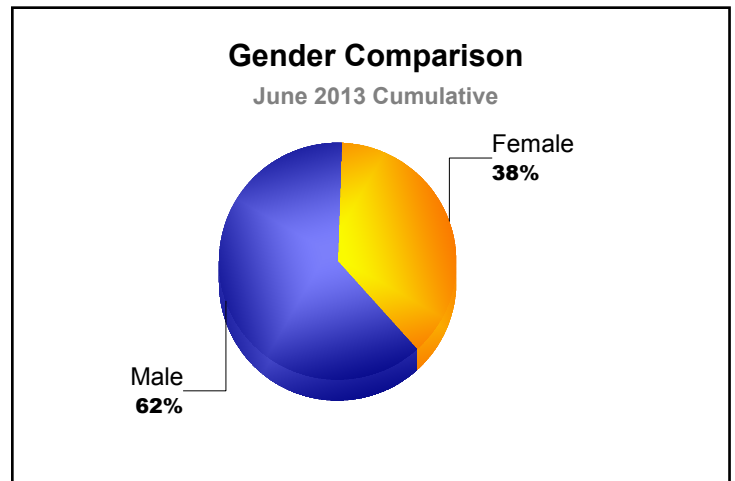

Year	New Clubs	Dropped Clubs	Gain/Loss Clubs	New Members	Charter Members	Reinstate Members	Transfer Members	Total Member Added	Total Members Dropped	Gain/Loss Members
2008-2009	2	-3	-1	125	41	23	23	212	-236	-24
2009-2010	0	-3	-3	98	0	11	26	135	-254	-119
2010-2011	1	0	1	119	33	15	12	179	-147	32
2011-2012	0	-1	-1	98	0	9	25	132	-198	-66
2012-2013	0	-1	-1	114	0	6	16	136	-175	-39
Average	1	-2	-1	111	15	13	20	159	-202	-43