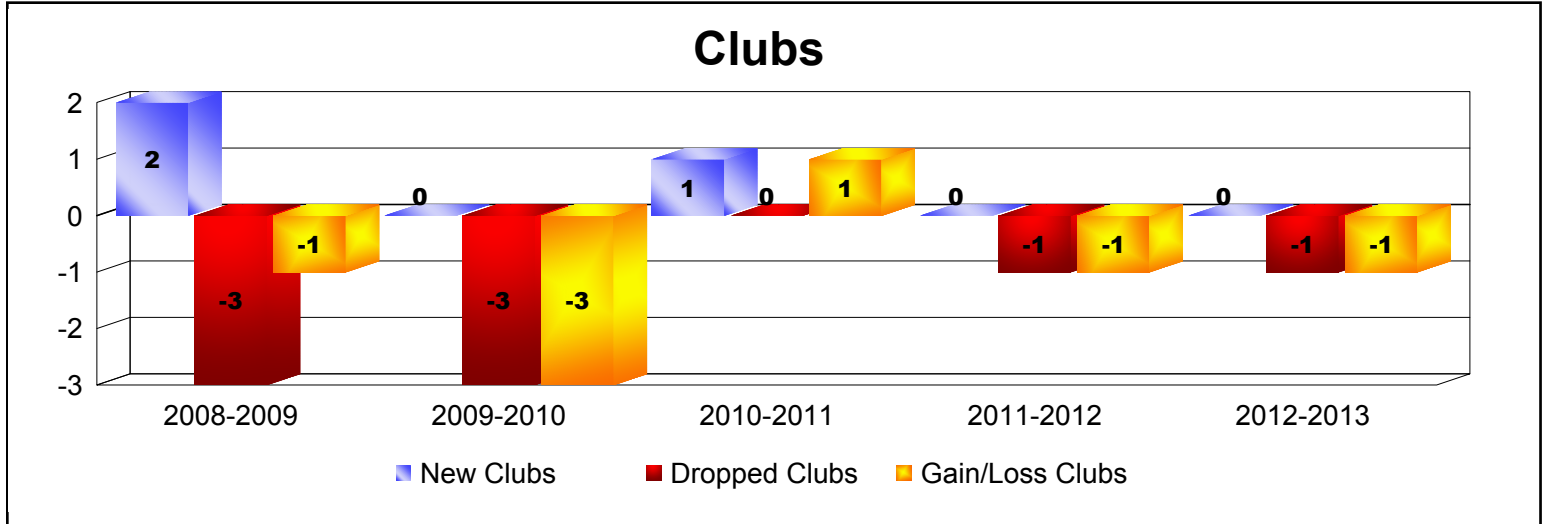

Year	New Clubs	Dropped Clubs	Gain/Loss Clubs	New Members	Charter Members	Reinstate Members	Transfer Members	Total Member Added	Total Members Dropped	Gain/Loss Members
2008-2009	2	-3	-1	125	41	23	23	212	-236	-24
2009-2010	0	-3	-3	98	0	11	26	135	-254	-119
2010-2011	1	0	1	119	33	15	12	179	-147	32
2011-2012	0	-1	-1	98	0	9	25	132	-198	-66
2012-2013	0	-1	-1	114	0	6	16	136	-175	-39
Average	1	-2	-1	111	15	13	20	159	-202	-43

Year	New Clubs	Dropped Clubs	Gain/Loss Clubs	New Members	Charter Members	Reinstate Members	Transfer Members	Total Member Added	Total Members Dropped	Gain/Loss Members
2008-2009	0	0	0	3	0	1	8	12	-9	3
2009-2010	0	0	0	6	0	0	0	6	-3	3
2010-2011	0	0	0	0	0	0	0	0	-7	-7
2011-2012	0	0	0	0	0	1	0	1	-2	-1
2012-2013	0	0	0	0	0	0	0	0	0	0
Average	0	0	0	2	0	0	2	4	-4	0