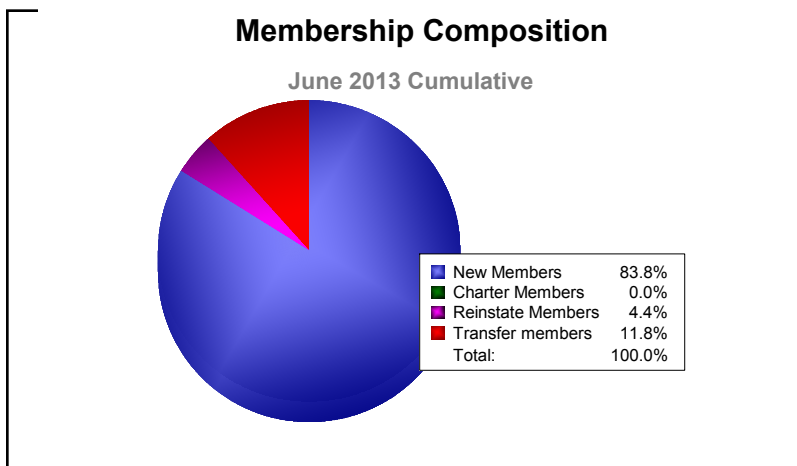

Year	New Clubs	Dropped Clubs	Gain/Loss Clubs	New Members	Charter Members	Reinstate Members	Transfer Members	Total Member Added	Total Members Dropped	Gain/Loss Members
2008-2009	2	-3	-1	125	41	23	23	212	-236	-24
2009-2010	0	-3	-3	98	0	11	26	135	-254	-119
2010-2011	1	0	1	119	33	15	12	179	-147	32
2011-2012	0	-1	-1	98	0	9	25	132	-198	-66
2012-2013	0	-1	-1	114	0	6	16	136	-175	-39
Average	1	-2	-1	111	15	13	20	159	-202	-43