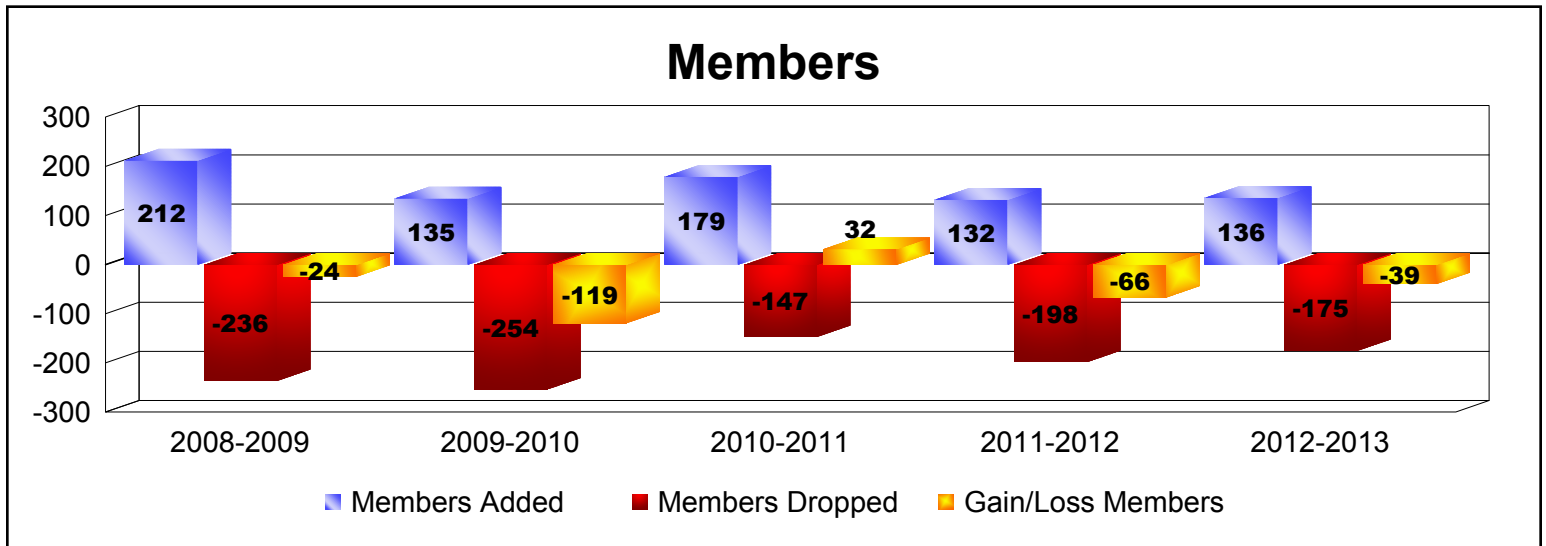

Year	New Clubs	Dropped Clubs	Gain/Loss Clubs	New Members	Charter Members	Reinstate Members	Transfer Members	Total Member Added	Total Members Dropped	Gain/Loss Members
2008-2009	2	-3	-1	125	41	23	23	212	-236	-24
2009-2010	0	-3	-3	98	0	11	26	135	-254	-119
2010-2011	1	0	1	119	33	15	12	179	-147	32
2011-2012	0	-1	-1	98	0	9	25	132	-198	-66
2012-2013	0	-1	-1	114	0	6	16	136	-175	-39
Average	1	-2	-1	111	15	13	20	159	-202	-43

Year	New Clubs	Dropped Clubs	Gain/Loss Clubs	New Members	Charter Members	Reinstate Members	Transfer Members	Total Member Added	Total Members Dropped	Gain/Loss Members
2008-2009	0	0	0	3	0	1	8	12	-9	3
2009-2010	0	0	0	6	0	0	0	6	-3	3
2010-2011	0	0	0	0	0	0	0	0	-7	-7
2011-2012	0	0	0	0	0	1	0	1	-2	-1
2012-2013	0	0	0	0	0	0	0	0	0	0
Average	0	0	0	2	0	0	2	4	-4	0